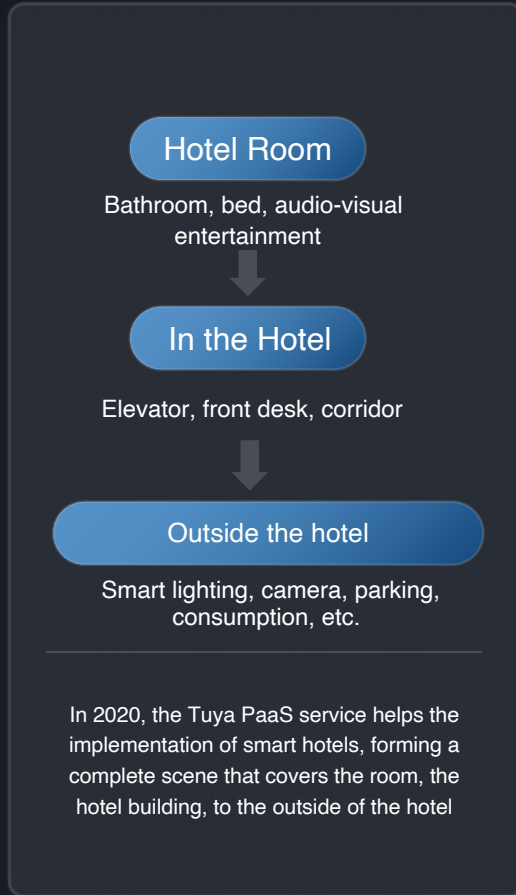

Main equipment

Smart Gateway

Smart Lighting

Smart Drive

Smart Converter

Multi-control Switch

More selection

Wall Switch/
Scene Switch

Smart Sensor

Smart Remote Control

Global Partnership Brands

Empower the digital transformation of the industry, reduce costs and increase efficiency for hotels

Tuya Hotel PaaS helps Smart Hotel develop platform-level solutions