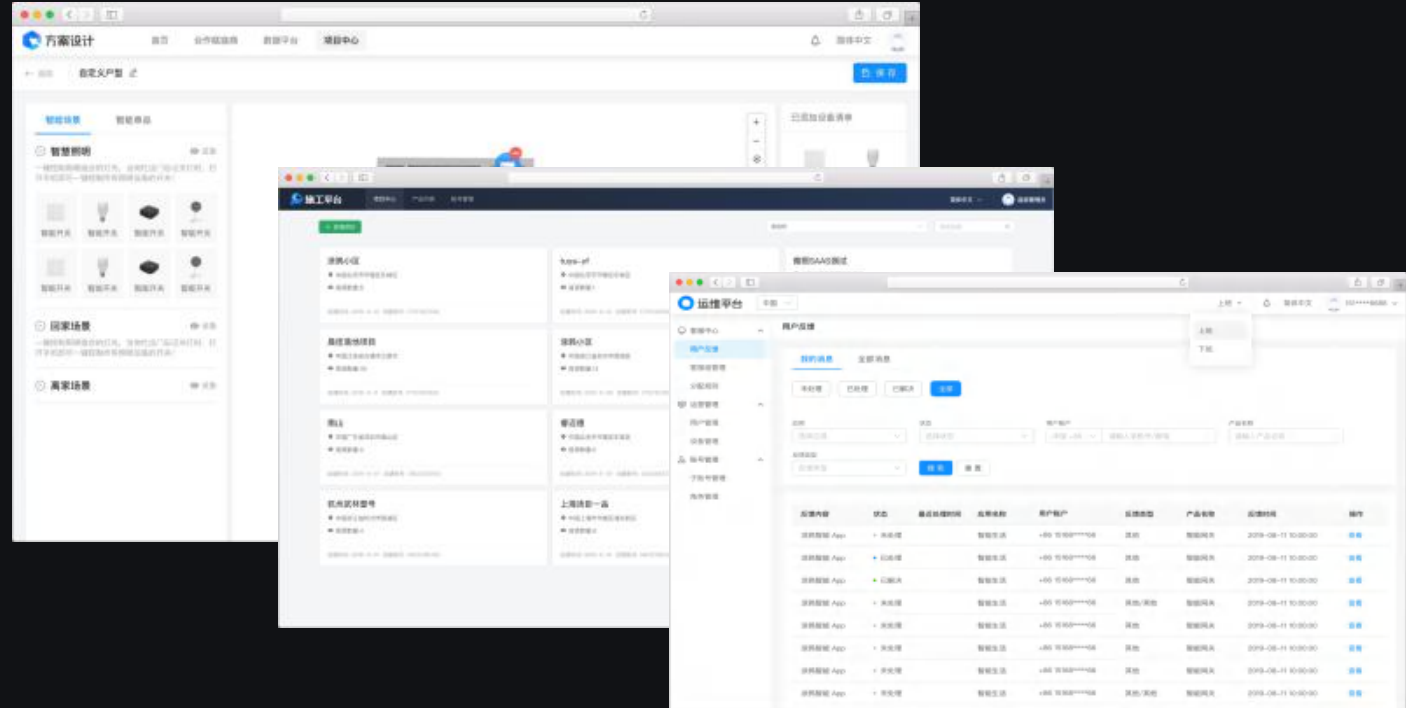

Tuya House PaaS Provides Smart Real Estate with One-stop Solution and Connects the Billion Dollar Real Estate Market

Plan Design

Construction Platform

Operation and Maintenance Platform

- Online rapid configuration of the smart home designer solution tools
- Platform construction capacity is improved by 10+ times in efficiency
- Provide operation and maintenance capabilities for massive smart devices and provide ongoing optimized the user experience