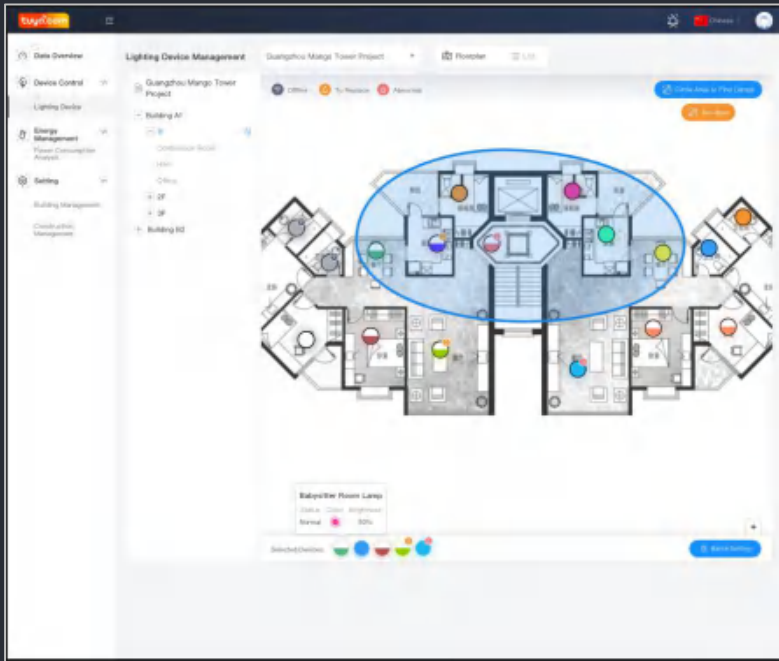

New Infrastructure and 5G - a New Opportunity for the Development of Smart Cities

Tuya commercial lighting PaaS facilitates the centralized Management for Smart building to improve the operations and maintenance efficiency

Data Overview | Equipment Visualized Management |
Energy Management | Construction Management

Main equipment

More selection

Global Partnership Brands