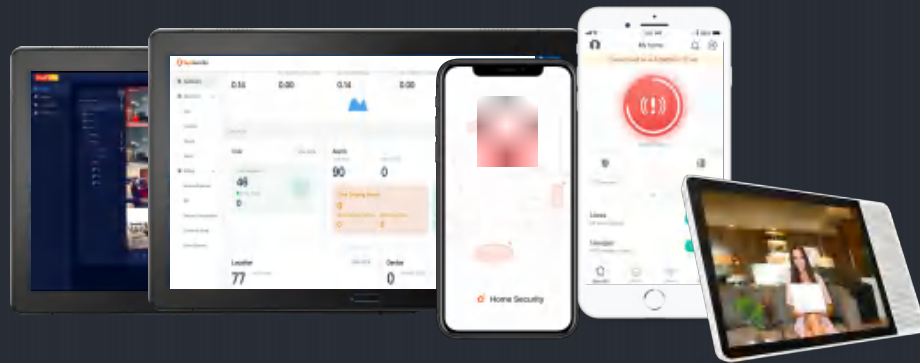

Tuya House PaaS Provides Smart Real Estate with One-stop Solution and Connects the Billion Dollar Real Estate Market

Plan Design

Construction Platform

Operation and Maintenance Platform

- Online rapid configuration of the smart home designer solution tools
- Platform construction capacity is improved by 10+ times in efficiency
- Provide operation and maintenance capabilities for massive smart devices and provide ongoing optimized the user experience

Redefining the Future of the Community and Achieving a Real 'Live Smart' Experience

Tuya Community PaaS provides smart community solutions based on AIoT platform capabilities

Security for Your Whole Family

Tuya Security PaaS helps global smart home brands enter the local smart security market

Tuya Security Plan

PC Alarm Platform | Operation Management Platform | Mobile App | Hardware Package (AI Pad)

World-renowned brands are using Tuya Security Solutions