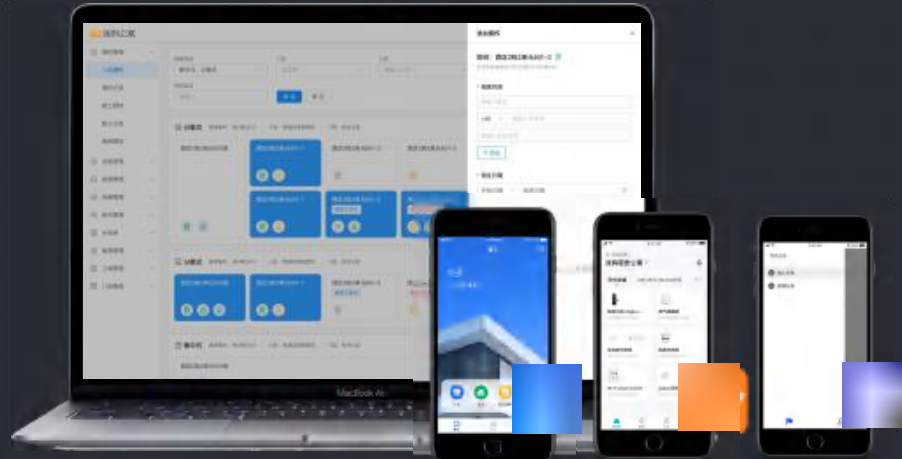

 **Tuya Security**

 **Tuya Nursing**

 **Tuya Community**

 **Tuya Apartment**

 **Tuya Housing**

 **Tuya Hotel**

 **Tuya Commercial Lighting**

There are over 20,000 solution developers on the Cloud Development Platform

Strategy and Tools for Tenant Operations

The key to opening long and short term rentals

Tuya Apartment PaaS provides intelligent software and hardware together as a one-stop smart apartment solution

There are three Apps in SaaS backend, which can meet the needs of both the business and individual customers.