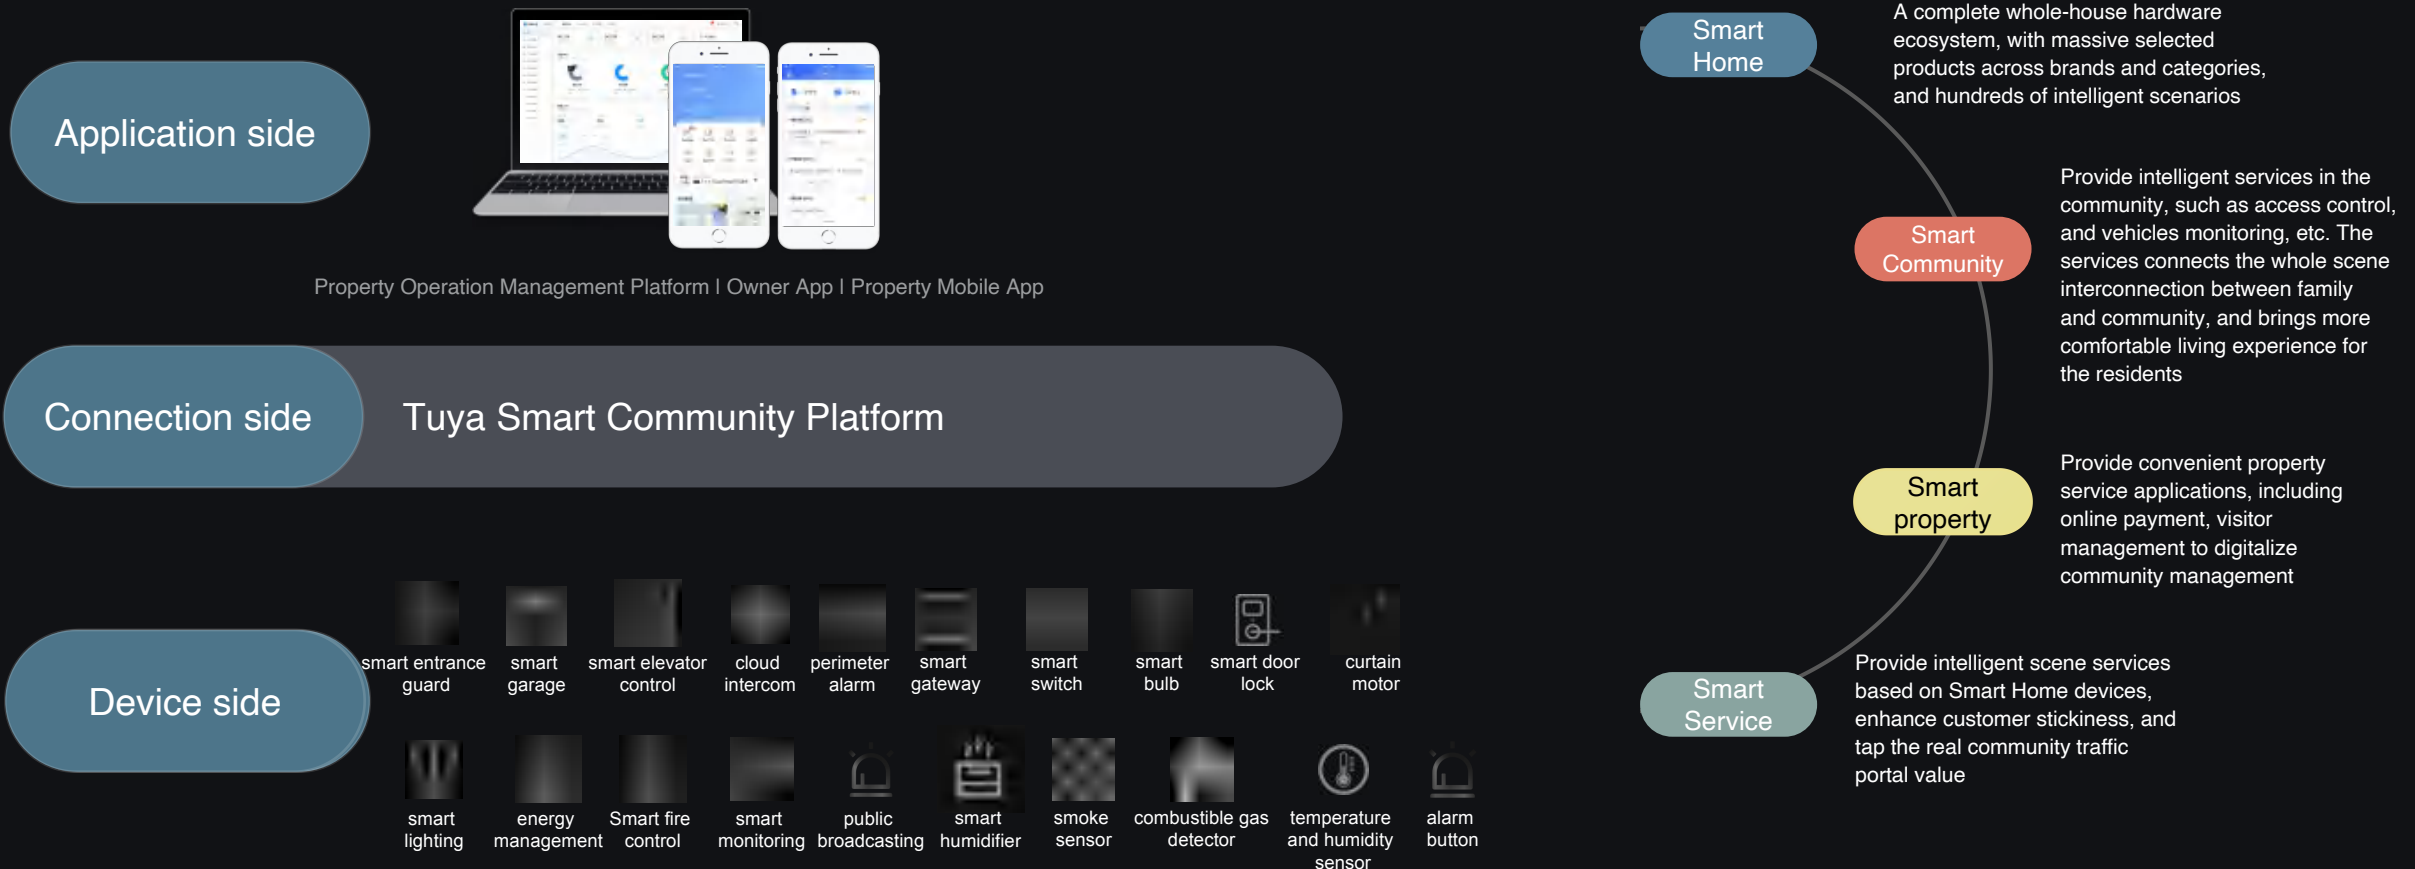

Typical overseas customer

Office space management

Third-party developer of the apartment SaaS

Apartment management

Short-term rental home stay

Tuya Apartment PaaS relies on Powered by Tuya's ecosystem product capability to provide one-stop software and hardware solutions to hardware manufacturers, channel partners and brand owners, and meet various needs of the developers to serve their customers through open API and SDK accesses.

Tuya House PaaS Provides Smart Real Estate with One-stop Solution and Connects the Billion Dollar Real Estate Market

Plan Design

Construction Platform

Operation and Maintenance Platform

- Online rapid configuration of the smart home designer solution tools
- Platform construction capacity is improved by 10+ times in efficiency
- Provide operation and maintenance capabilities for massive smart devices and provide ongoing optimized the user experience

Redefining the Future of the Community and Achieving a Real 'Live Smart' Experience

Tuya Community PaaS provides smart community solutions based on AIoT platform capabilities

Security for Your Whole Family

Tuya Security PaaS helps global smart home brands enter the local smart security market

Tuya Security Plan

PC Alarm Platform | Operation Management Platform | Mobile App | Hardware Package (AI Pad)

World-renowned brands are using Tuya Security Solutions