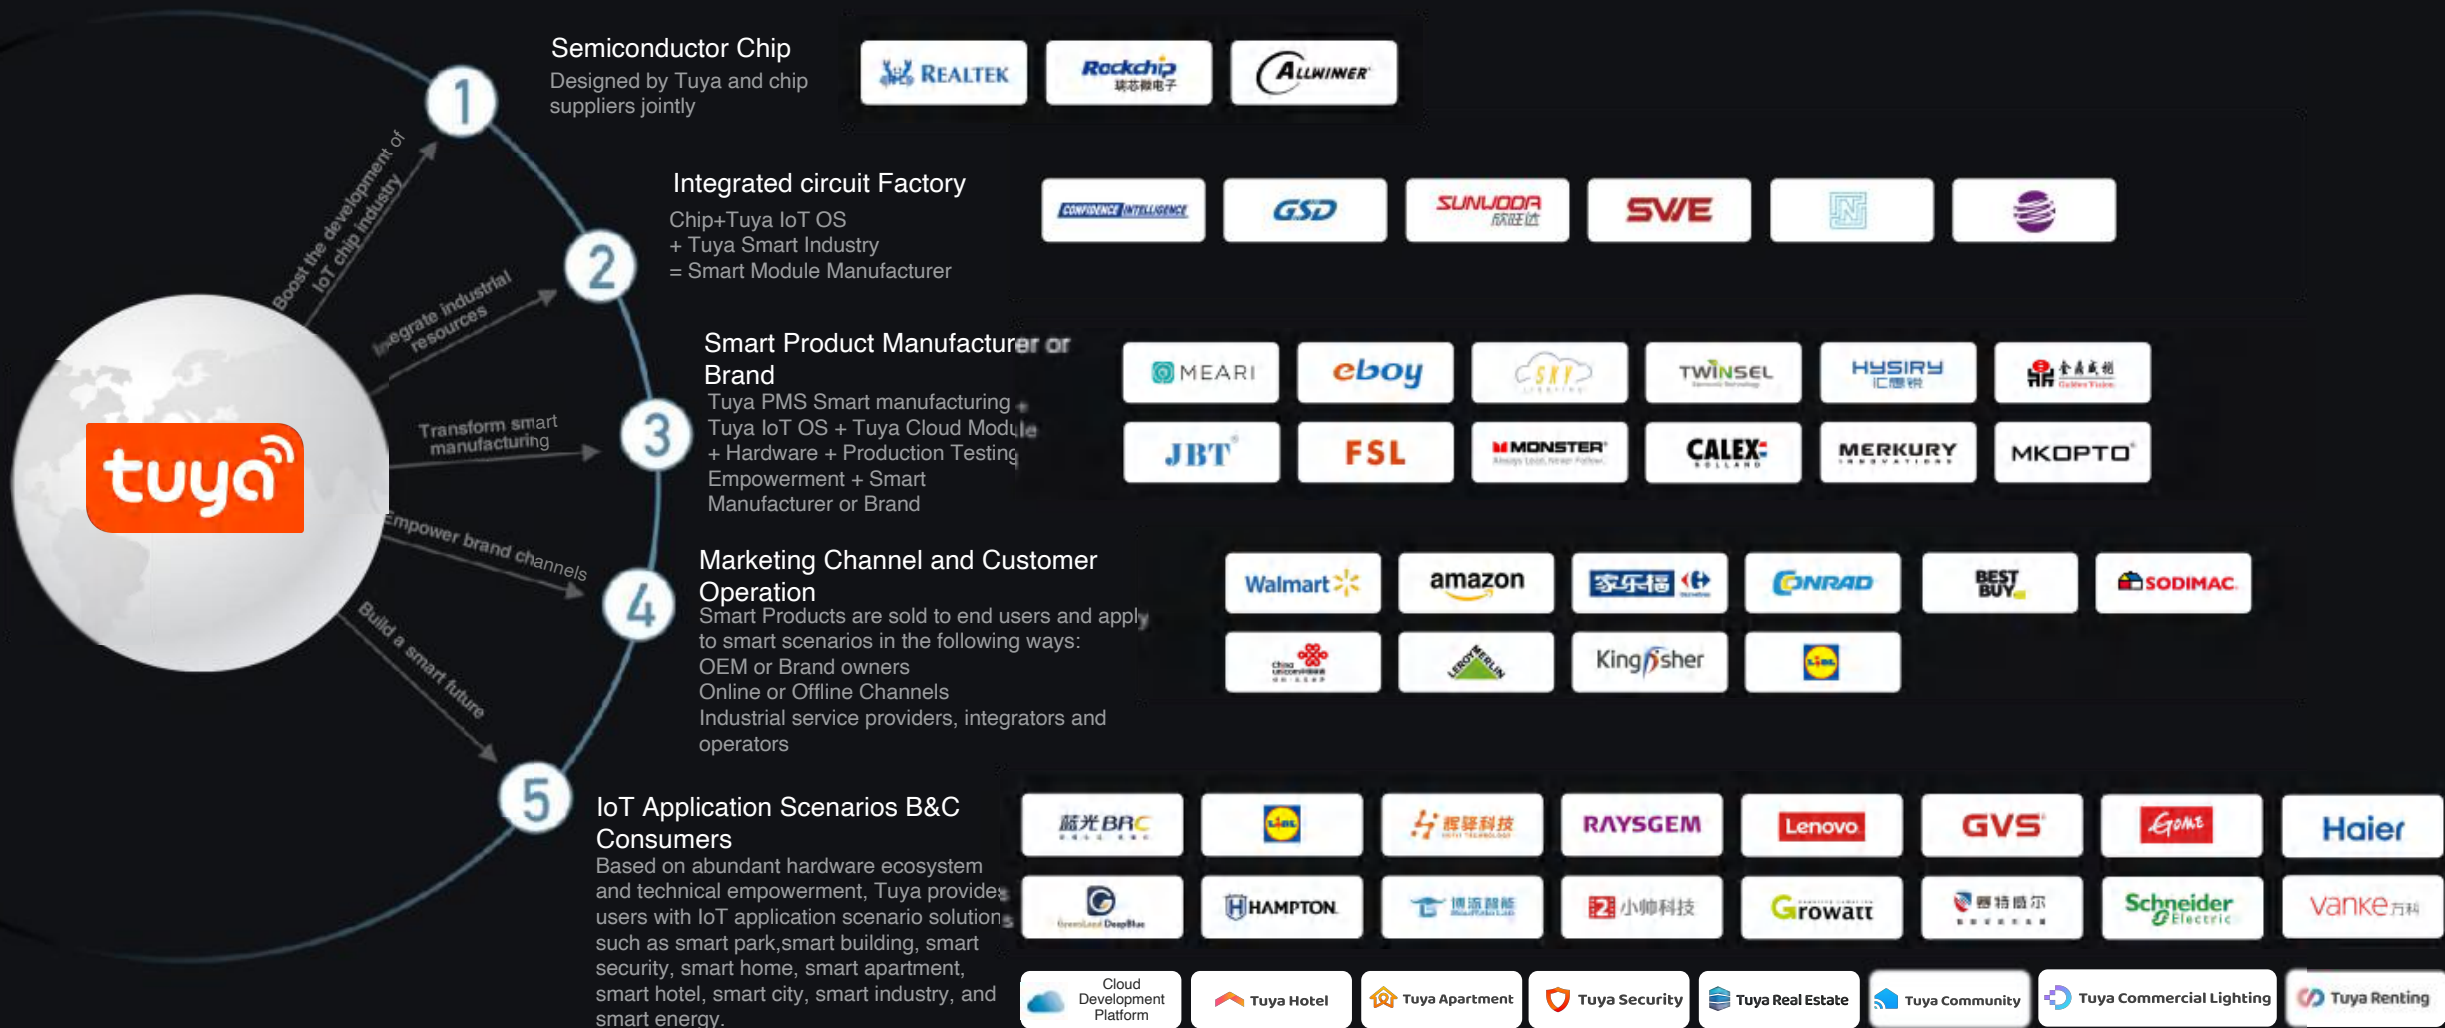

TUYA CLOUD

TUYA DEVICES OS

TUYA APP

TUYA IoT ECOSYSTEM

Tuya Global Platform – enabling businesses to create a new revenue stream by taking products start to finish from unconnected to connected

Powerful Tools for Developers

Helping Businesses Build a New Form of Commerce Where Everything can be Interconnected

Strong Platform & Channel Capabilities

PBT Brand

Online/Offline Retailer

Real Estate/Hotel

Telecom Operator

Energy Industry