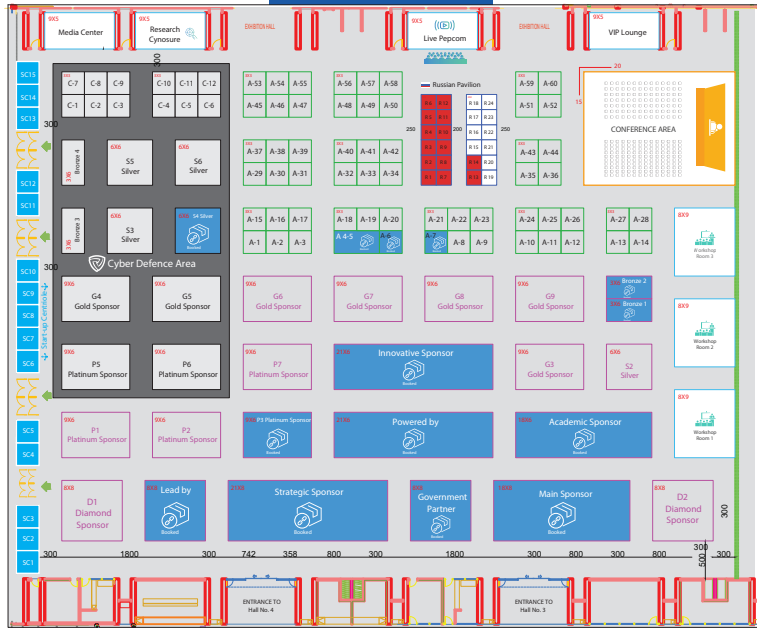

8 - 10 March

FLOOR PLAN

Note: This floor plan is not the final layout of the Exhibition. Alterations and final adjustments will be implemented as and when required by the organizer.